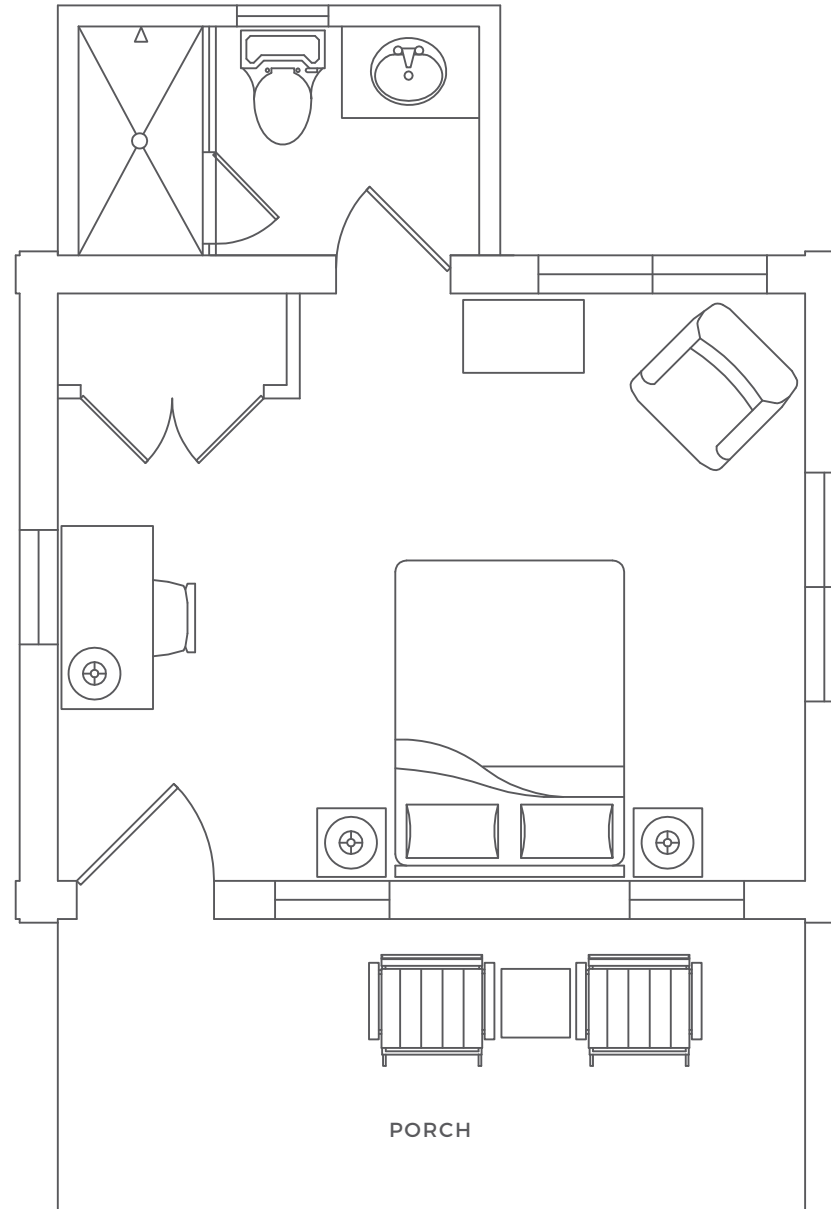

– QUEEN

– FULL SLEEPER SOFA

STANDARD OCC – 2

MAX OCC – 3

6429 WY HWY 130 · SARATOGA, WY 82331
307-327-2031 · GUESTSERVICES@MAGEEHOMESTEAD.COM

MAGEE
HOMESTEAD

BURGESS CABIN SUITE

BEDROOMS – 1
BATHROOMS – 1
SQUARE FEET – 344
STORIES – 1
BEDS
– KING
STANDARD OCC – 2
MAX OCC – 2

6429 WY HWY 130 · SARATOGA, WY 82331
307-327-2031 · GUESTSERVICES@MAGEEHOMESTEAD.COM

MAGEE
HOMESTEAD

WOOD CABIN SUITE

BEDROOMS (ADA) – 1
BATHROOMS – 1
ADA WITH ROLL-IN SHOWER
SQUARE FEET – 324
STORIES – 1
BEDS
– QUEEN
STANDARD OCC – 2
MAX OCC – 2