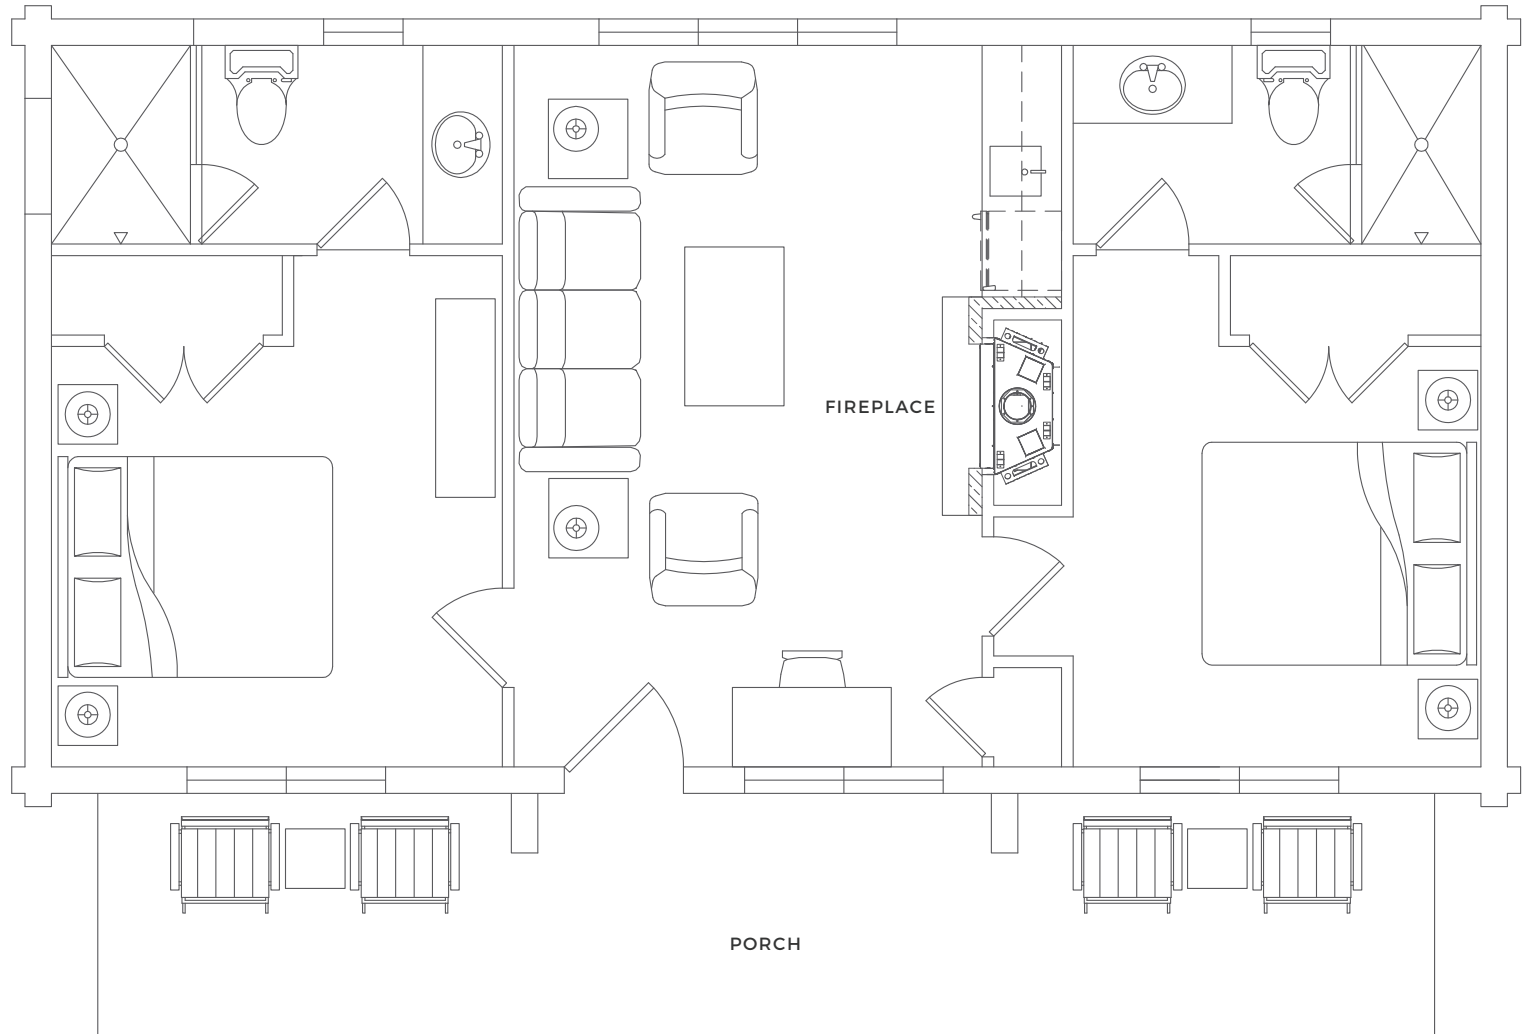

MAGEE
HOMESTEAD

TZ CABIN RESIDENCE

BEDROOMS – 3

BATHROOMS – 3

SQUARE FEET – 1,929

STORIES – 1

BEDS

– KING

– 2 QUEENS

– QUEEN SLEEPER SOFA

STANDARD OCC – 4

MAX OCC – 8

6429 WY HWY 130 · SARATOGA, WY 82331
307-327-2031 · GUESTSERVICES@MAGEEHOMESTEAD.COM

MAGEE
HOMESTEAD

MELLON CABIN SUITE

BEDROOMS – 2
BATHROOMS – 2
SQUARE FEET – 737
STORIES – 1
BEDS
– 2 KINGS
STANDARD OCC – 4
MAX OCC – 4

– QUEEN

– FULL SLEEPER SOFA

STANDARD OCC – 2

MAX OCC – 3

6429 WY HWY 130 · SARATOGA, WY 82331
307-327-2031 · GUESTSERVICES@MAGEEHOMESTEAD.COM

MAGEE
HOMESTEAD

BURGESS CABIN SUITE

BEDROOMS – 1
BATHROOMS – 1
SQUARE FEET – 344
STORIES – 1
BEDS
– KING
STANDARD OCC – 2
MAX OCC – 2