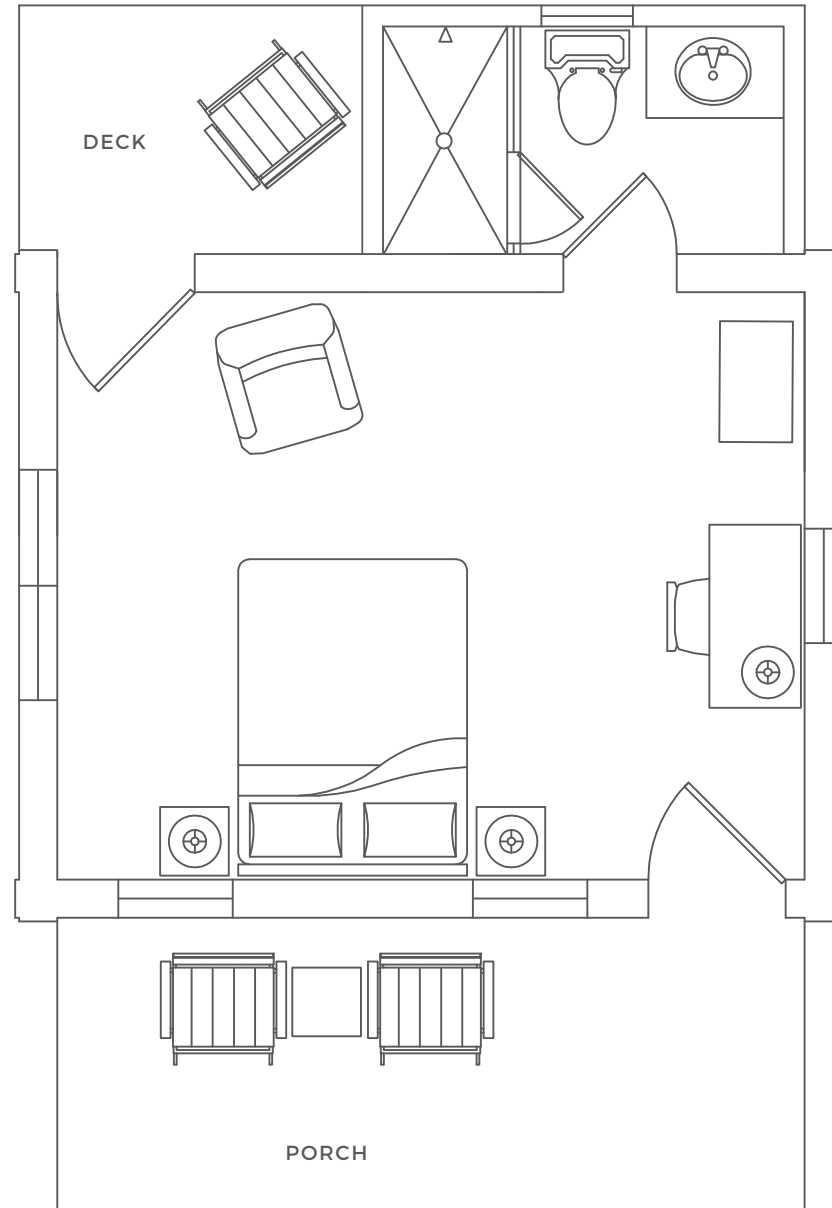

6429 WY HWY 130 · SARATOGA, WY 82331
307-327-2031 · GUESTSERVICES@MAGEEHOMESTEAD.COM

MAGEE
HOMESTEAD

SHELLYWOOD CABIN SUITE

BEDROOMS – 1
BATHROOMS – 1
SQUARE FEET – 344
STORIES – 1
BEDS
– KING
STANDARD OCC – 2
MAX OCC – 2