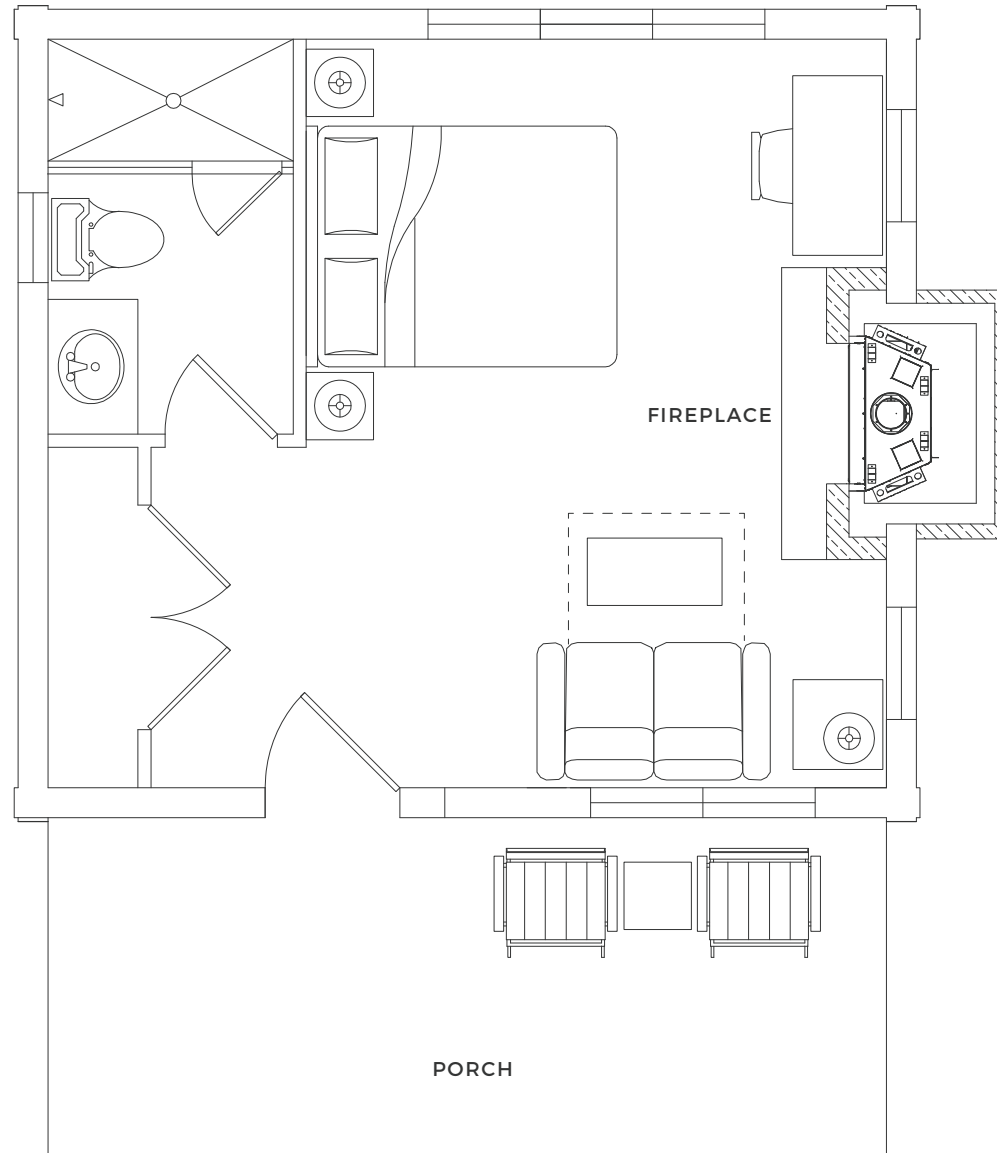

– 2 QUEENS

– QUEEN SLEEPER SOFA

STANDARD OCC – 4

MAX OCC – 8

6429 WY HWY 130 · SARATOGA, WY 82331
307-327-2031 · GUESTSERVICES@MAGEEHOMESTEAD.COM

MAGEE
HOMESTEAD

MELLON CABIN SUITE

BEDROOMS – 2
BATHROOMS – 2
SQUARE FEET – 737
STORIES – 1
BEDS
– 2 KINGS
STANDARD OCC – 4
MAX OCC – 4

6429 WY HWY 130 · SARATOGA, WY 82331
307-327-2031 · GUESTSERVICES@MAGEEHOMESTEAD.COM

MAGEE
HOMESTEAD

ELK HOLLOW CABIN SUITE

BEDROOMS – 1

BATHROOMS – 1

SQUARE FEET – 360

STORIES – 1

BEDS

– QUEEN

– FULL SLEEPER SOFA

STANDARD OCC – 2

MAX OCC – 3

6429 WY HWY 130 · SARATOGA, WY 82331
307-327-2031 · GUESTSERVICES@MAGEEHOMESTEAD.COM

MAGEE
HOMESTEAD

BURGESS CABIN SUITE

BEDROOMS – 1
BATHROOMS – 1
SQUARE FEET – 344
STORIES – 1
BEDS
– KING
STANDARD OCC – 2
MAX OCC – 2

6429 WY HWY 130 · SARATOGA, WY 82331
307-327-2031 · GUESTSERVICES@MAGEEHOMESTEAD.COM

MAGEE
HOMESTEAD

WOOD CABIN SUITE

BEDROOMS (ADA) – 1
BATHROOMS – 1
ADA WITH ROLL-IN SHOWER
SQUARE FEET – 324
STORIES – 1
BEDS
– QUEEN
STANDARD OCC – 2
MAX OCC – 2